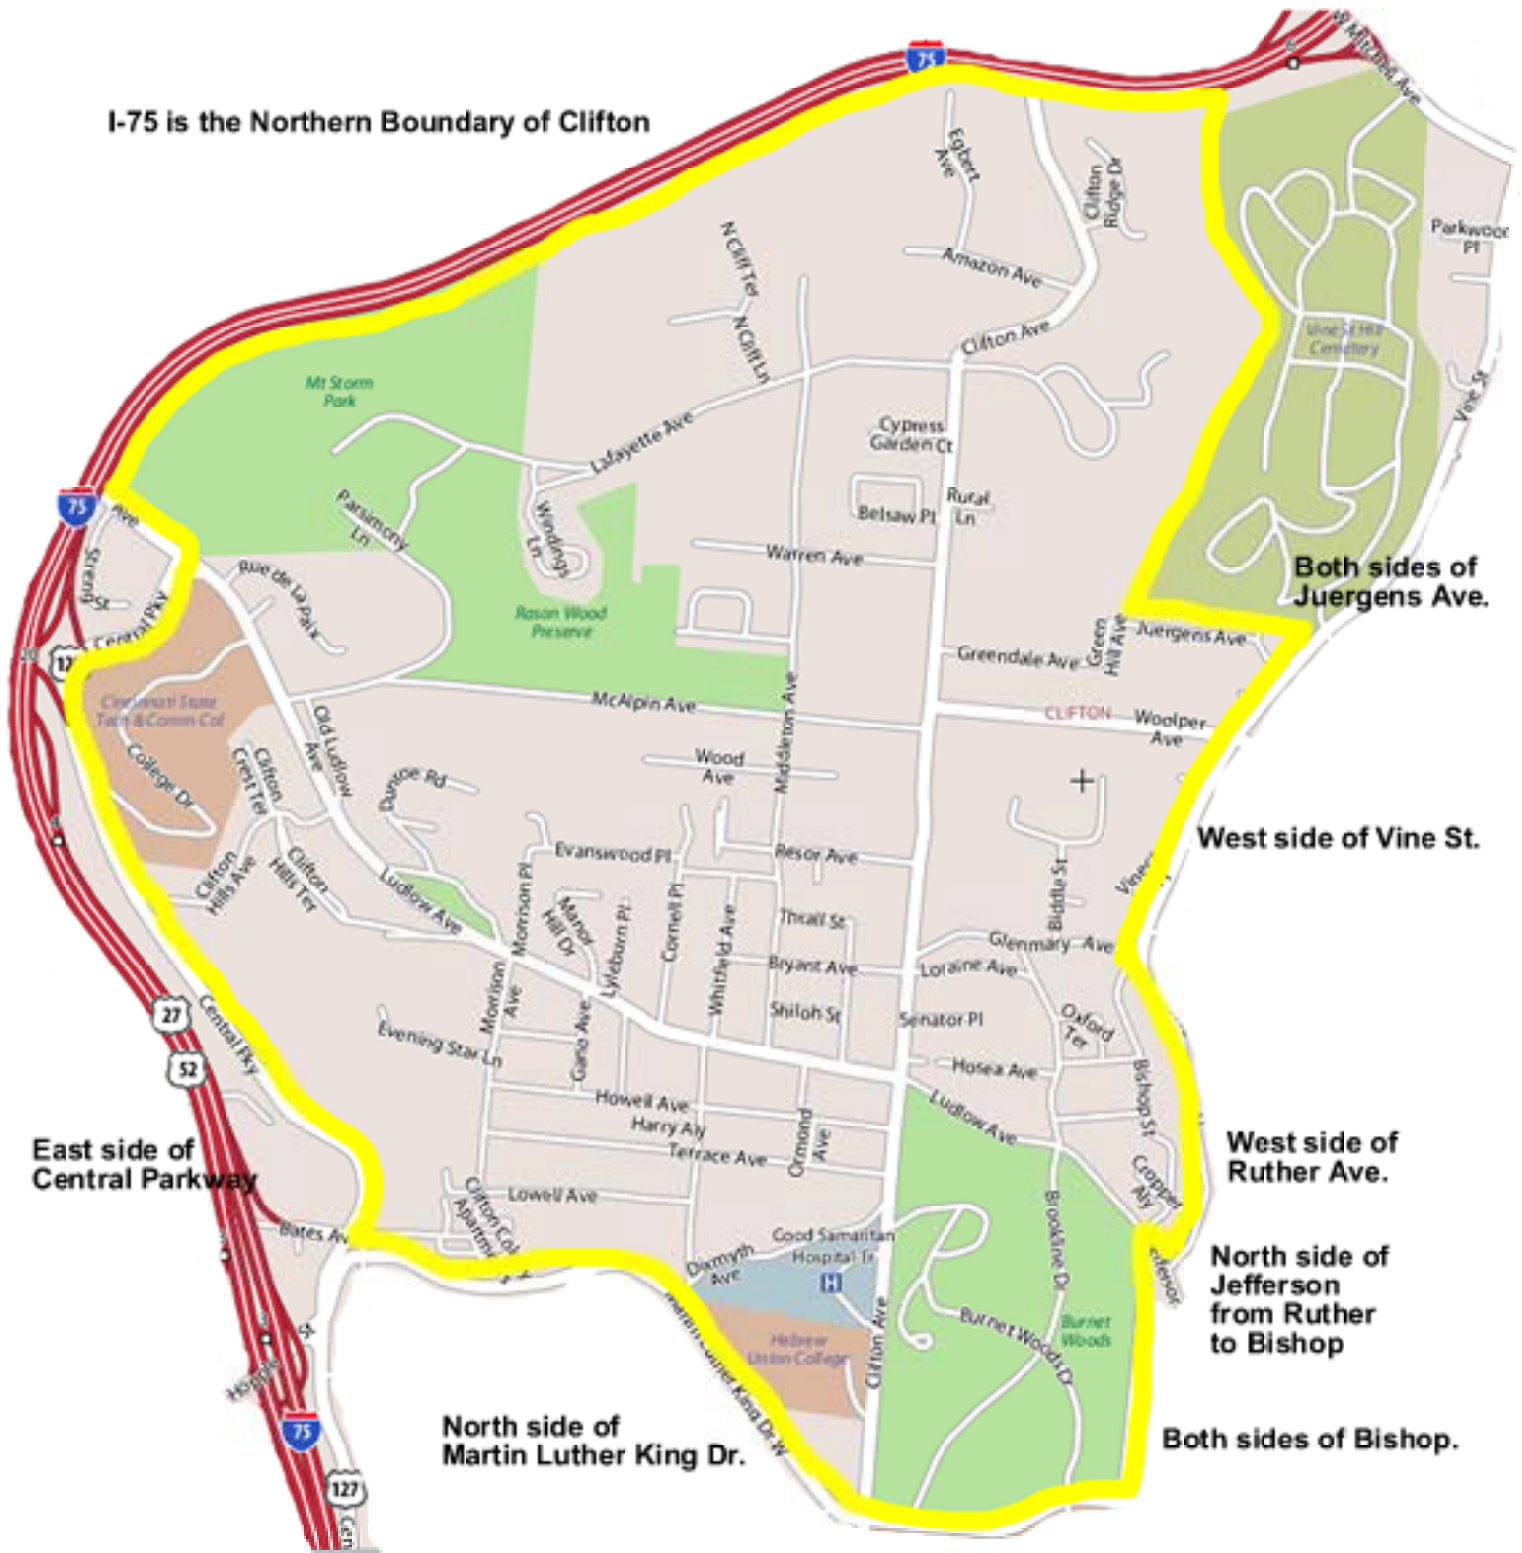

I-75 is the Northern Boundary of Clifton

Both sides of Juergens Ave.

West side of Vine St.

West side of Ruther Ave.

North side of Jefferson from Ruther to Bishop

Both sides of Bishop.

East side of Central Parkway

North side of Martin Luther King Dr.